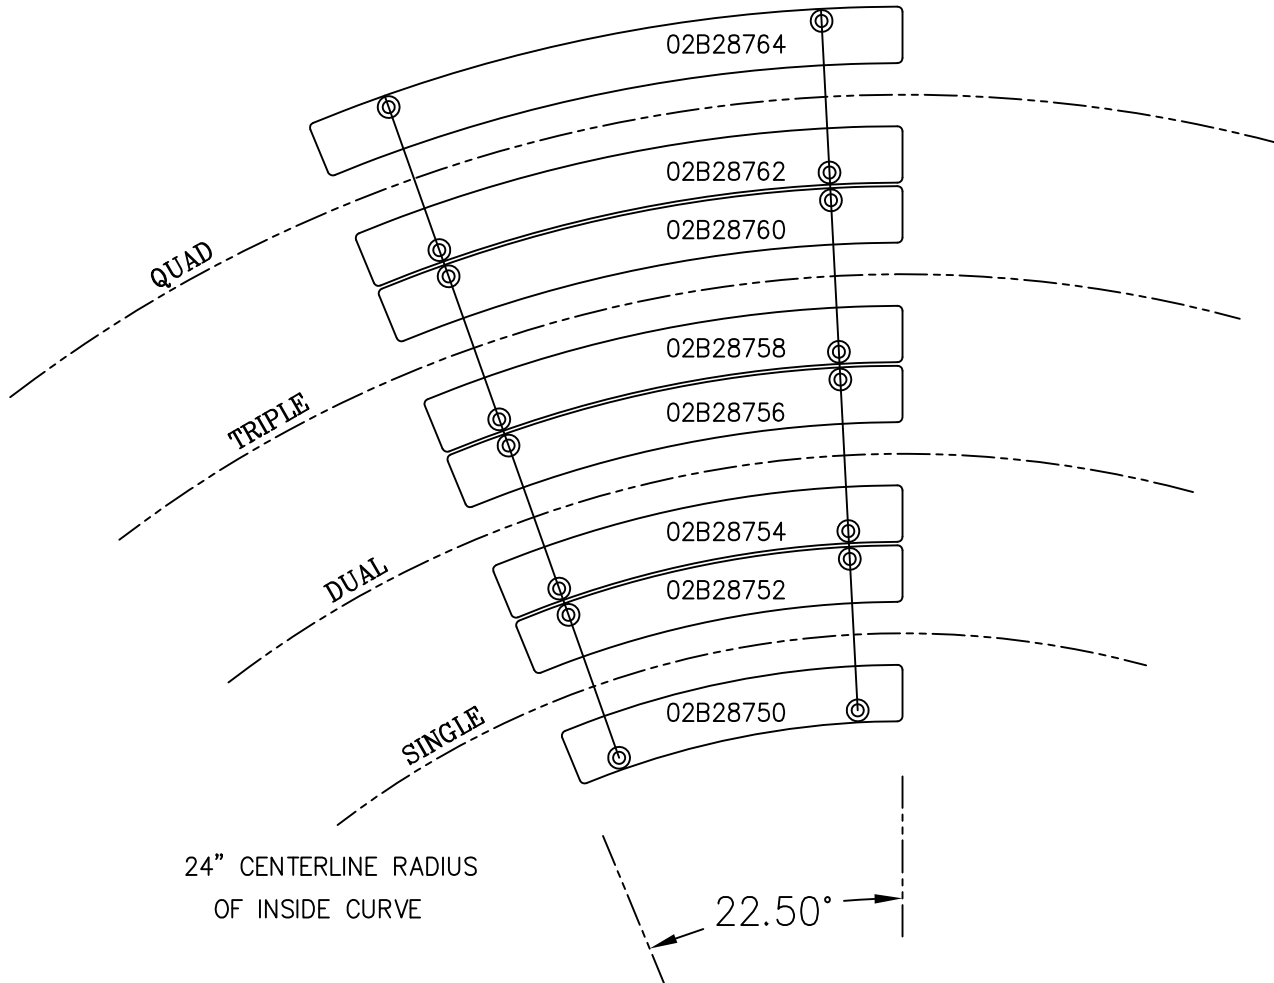

## **WEARSTRIP INDIVIDUAL PIECE DIAGRAMS**

**AVAILABLE FOR**

**4-1/2" OR 7-1/2" CHAIN WIDTH**

**AND**

**880/881/882 TAB OR BEVEL CHAIN**

# QUAD 4 1/2 881 BEVEL CURVE WEARSTRIP ASSEMBLY CHART

PART NO.	DESCRIPTION	QTY. PER CURVE
02B28464	QUAD 4 1/2" RETURN UHMW	2
02B28462	TRIPLE 4 1/2" RETURN UHMW	2
02B28460	DUAL 4 1/2" RETURN UHMW	2
02B28458	4 1/2" RETURN UHMW	2
02B28614	OUTSIDE BEVEL - QUAD 4 1/2"	4
02B28612	INSIDE BEVEL - QUAD 4 1/2"	8
02B28610	OUTSIDE BEVEL - TRIPLE 4 1/2"	4
02B28608	INSIDE BEVEL - TRIPLE 4 1/2"	8
02B28606	OUTSIDE BEVEL - DUAL 4 1/2"	4
02B28604	INSIDE BEVEL - DUAL 4 1/2"	8
02B28602	OUTSIDE BEVEL - 4 1/2"	4
02B28600	INSIDE BEVEL - 4 1/2"	8

# QUAD 4 1/2 880 OR 881 TAB CURVE WEARSTRIP ASSEMBLY CHART

PART NO.	DESCRIPTION	QTY. PER CURVE
02B28764	OUTSIDE CARRY & RETURN – QUAD 4 1/2"	8
02B28762	INSIDE CARRY & RETURN – QUAD 4 1/2"	8
02B28760	OUTSIDE CARRY & RETURN – TRIPLE 4 1/2"	8
02B28758	INSIDE CARRY & RETURN – TRIPLE 4 1/2"	8
02B28756	OUTSIDE CARRY & RETURN – DUAL 4 1/2"	8
02B28754	INSIDE CARRY & RETURN – DUAL 4 1/2"	8
02B28752	OUTSIDE CARRY & RETURN – 4 1/2"	8
02B28750	INSIDE CARRY & RETURN – 4 1/2"	8

# DUAL 7 1/2 882 TAB CURVE WEARSTRIP ASSEMBLY CHART

PART NO.	DESCRIPTION	QTY. PER CURVE
02B28716	OUTSIDE AUX. CARRY - DUAL 7 1/2"	4
02B28740	OUTSIDE CARRY & RETURN - DUAL 7 1/2"	8
02B28738	INSIDE CARRY & RETURN - DUAL 7 1/2"	8
02B28714	INSIDE AUX. CARRY - DUAL 7 1/2"	4
02B28686	OUTSIDE AUX. CARRY - 7 1/2"	4
02B28722	OUTSIDE CARRY & RETURN- 7 1/2"	8
02B28720	INSIDE CARRY & RETURN- 7 1/2"	8
02B28684	INSIDE AUX. CARRY - 7 1/2"	4