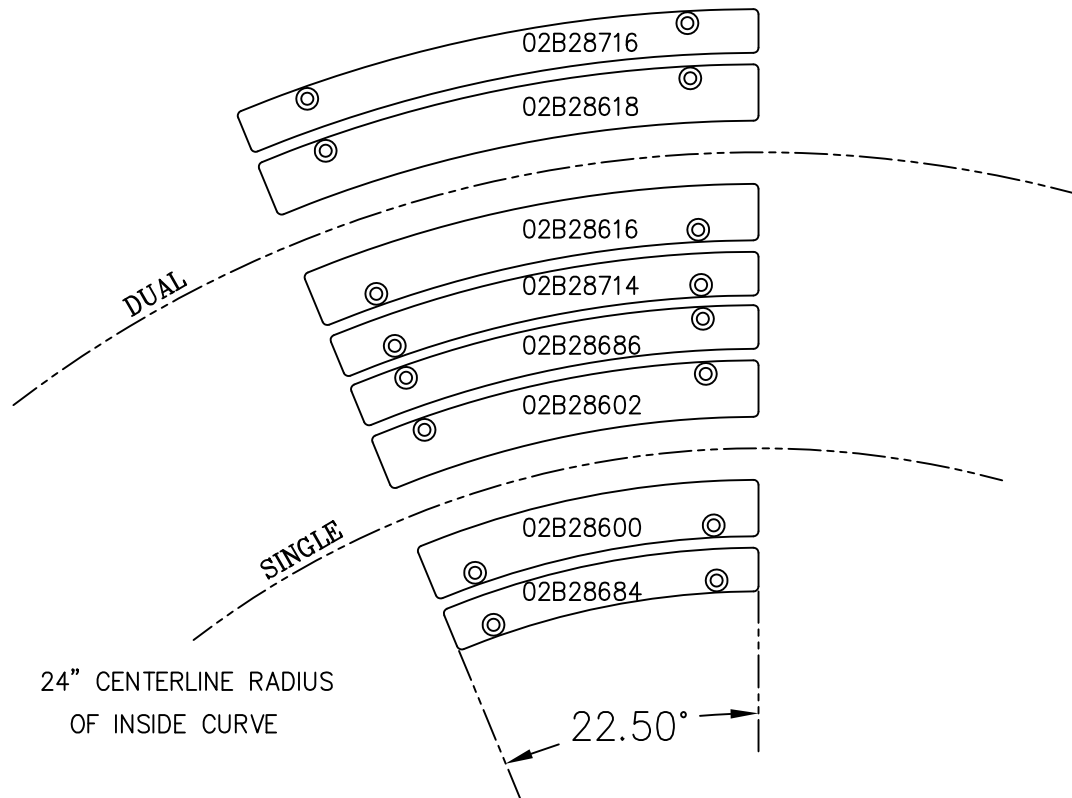

## QUAD 4 1/2 882 BEVEL CURVE WEARSTRIP ASSEMBLY CHART

PART NO.	DESCRIPTION	QTY. PER CURVE
02B28464	QUAD 4 1/2" RETURN UHMW	2
02B28462	TRIPLE 4 1/2" RETURN UHMW	2
02B28460	DUAL 4 1/2" RETURN UHMW	2
02B28458	4 1/2" RETURN UHMW	2
02B28674	OUTSIDE BEVEL - QUAD 4 1/2"	4
02B28672	INSIDE BEVEL - QUAD 4 1/2"	8
02B28670	OUTSIDE BEVEL - TRIPLE 4 1/2"	4
02B28668	INSIDE BEVEL - TRIPLE 4 1/2"	8
02B28666	OUTSIDE BEVEL - DUAL 4 1/2"	4
02B28664	INSIDE BEVEL - DUAL 4 1/2"	8
02B28662	OUTSIDE BEVEL - 4 1/2"	4
02B28660	INSIDE BEVEL - 4 1/2"	8

# QUAD 4 1/2 882 TAB CURVE WEARSTRIP ASSEMBLY CHART

PART NO.	DESCRIPTION	QTY. PER CURVE
02B28734	OUTSIDE CARRY & RETURN - QUAD 4 1/2"	8
02B28732	INSIDE CARRY & RETURN - QUAD 4 1/2"	8
02B28730	OUTSIDE CARRY & RETURN - TRIPLE 4 1/2"	8
02B28728	INSIDE CARRY & RETURN - TRIPLE 4 1/2"	8
02B28726	OUTSIDE CARRY & RETURN - DUAL 4 1/2"	8
02B28724	INSIDE CARRY & RETURN - DUAL 4 1/2"	8
02B28722	OUTSIDE CARRY & RETURN - 4 1/2"	8
02B28720	INSIDE CARRY & RETURN - 4 1/2"	8

## DUAL 7 1/2 881 BEVEL CURVE WEARSTRIP ASSEMBLY CHART

PART NO.	DESCRIPTION	QTY. PER CURVE
02B28476	DUAL 7 1/2" RETURN UHMW	2
02B28474	7 1/2" RETURN UHMW	2
02B28716	OUTSIDE AUXILIARY-DUAL 7 1/2"	4
02B28618	OUTSIDE BEVEL - DUAL 7 1/2"	4
02B28616	INSIDE BEVEL - DUAL 7 1/2"	8
02B28714	INSIDE AUXILIARY-DUAL 7 1/2"	4
02B28686	OUTSIDE AUXILIARY - 7 1/2"	4
02B28602	OUTSIDE BEVEL - 7 1/2"	4
02B28600	INSIDE BEVEL - 7 1/2"	8
02B28684	INSIDE AUXILIARY - 7 1/2"	4

# DUAL 7 1/2 882 TAB CURVE WEARSTRIP ASSEMBLY CHART

PART NO.	DESCRIPTION	QTY. PER CURVE
02B28716	OUTSIDE AUX. CARRY - DUAL 7 1/2"	4
02B28740	OUTSIDE CARRY & RETURN - DUAL 7 1/2"	8
02B28738	INSIDE CARRY & RETURN - DUAL 7 1/2"	8
02B28714	INSIDE AUX. CARRY - DUAL 7 1/2"	4
02B28686	OUTSIDE AUX. CARRY - 7 1/2"	4
02B28722	OUTSIDE CARRY & RETURN- 7 1/2"	8
02B28720	INSIDE CARRY & RETURN- 7 1/2"	8
02B28684	INSIDE AUX. CARRY - 7 1/2"	4