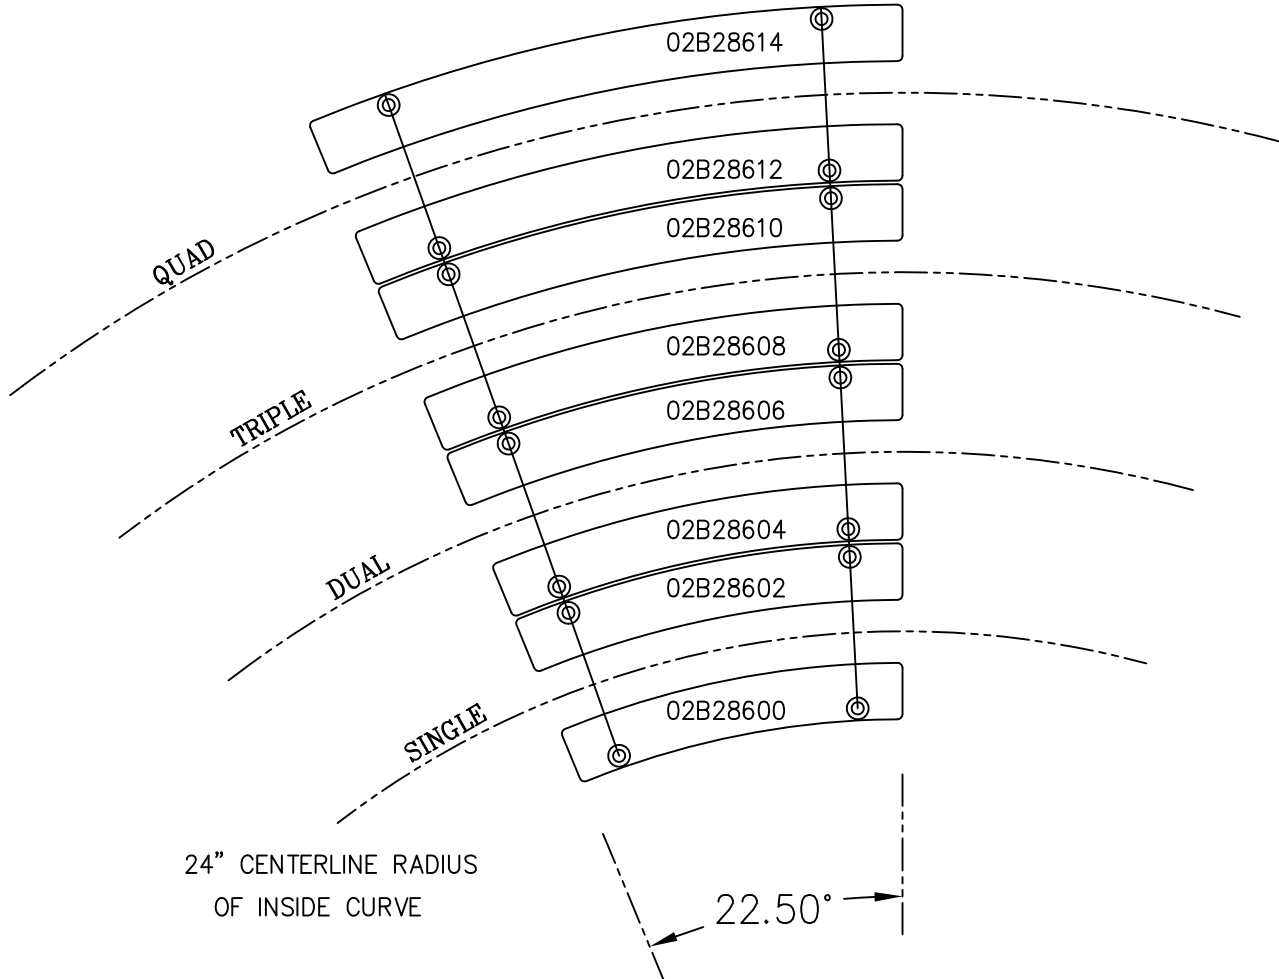

NCI PART #	CURVE GUIDE RAIL DESCRIPTION	UNIT	
02B01501	4 1/2" INSIDE CURVE GUIDE RAIL	EACH	
02B01502	4 1/2" OUTSIDE CURVE GUIDE RAIL	EACH	
02B01503	DUAL 4 1/2" OUTSIDE CURVE GUIDE RAIL	EACH	
02B01504	TRIPLE 4 1/2" OUTSIDE CURVE GUIDE RAIL	EACH	
02B01505	QUAD 4 1/2" OUTSIDE CURVE GUIDE RAIL	EACH	
02B01591	7 1/2" INSIDE CURVE GUIDE RAIL	EACH	
02B01592	7 1/2" OUTSIDE CURVE GUIDE RAIL	EACH	
02B01593	DUAL 7 1/2" OUTSIDE CURVE GUIDE RAIL	EACH	

## **WEARSTRIP INDIVIDUAL PIECE DIAGRAMS**

**AVAILABLE FOR**

**4-1/2" OR 7-1/2" CHAIN WIDTH**

**AND**

**880/881/882 TAB OR BEVEL CHAIN**

# QUAD 4 1/2 881 BEVEL CURVE WEARSTRIP ASSEMBLY CHART

PART NO.	DESCRIPTION	QTY. PER CURVE
02B28464	QUAD 4 1/2" RETURN UHMW	2
02B28462	TRIPLE 4 1/2" RETURN UHMW	2
02B28460	DUAL 4 1/2" RETURN UHMW	2
02B28458	4 1/2" RETURN UHMW	2
02B28614	OUTSIDE BEVEL - QUAD 4 1/2"	4
02B28612	INSIDE BEVEL - QUAD 4 1/2"	8
02B28610	OUTSIDE BEVEL - TRIPLE 4 1/2"	4
02B28608	INSIDE BEVEL - TRIPLE 4 1/2"	8
02B28606	OUTSIDE BEVEL - DUAL 4 1/2"	4
02B28604	INSIDE BEVEL - DUAL 4 1/2"	8
02B28602	OUTSIDE BEVEL - 4 1/2"	4
02B28600	INSIDE BEVEL - 4 1/2"	8

# DUAL 7 1/2 882 TAB CURVE WEARSTRIP ASSEMBLY CHART

PART NO.	DESCRIPTION	QTY. PER CURVE
02B28716	OUTSIDE AUX. CARRY - DUAL 7 1/2"	4
02B28740	OUTSIDE CARRY & RETURN - DUAL 7 1/2"	8
02B28738	INSIDE CARRY & RETURN - DUAL 7 1/2"	8
02B28714	INSIDE AUX. CARRY - DUAL 7 1/2"	4
02B28686	OUTSIDE AUX. CARRY - 7 1/2"	4
02B28722	OUTSIDE CARRY & RETURN- 7 1/2"	8
02B28720	INSIDE CARRY & RETURN- 7 1/2"	8
02B28684	INSIDE AUX. CARRY - 7 1/2"	4