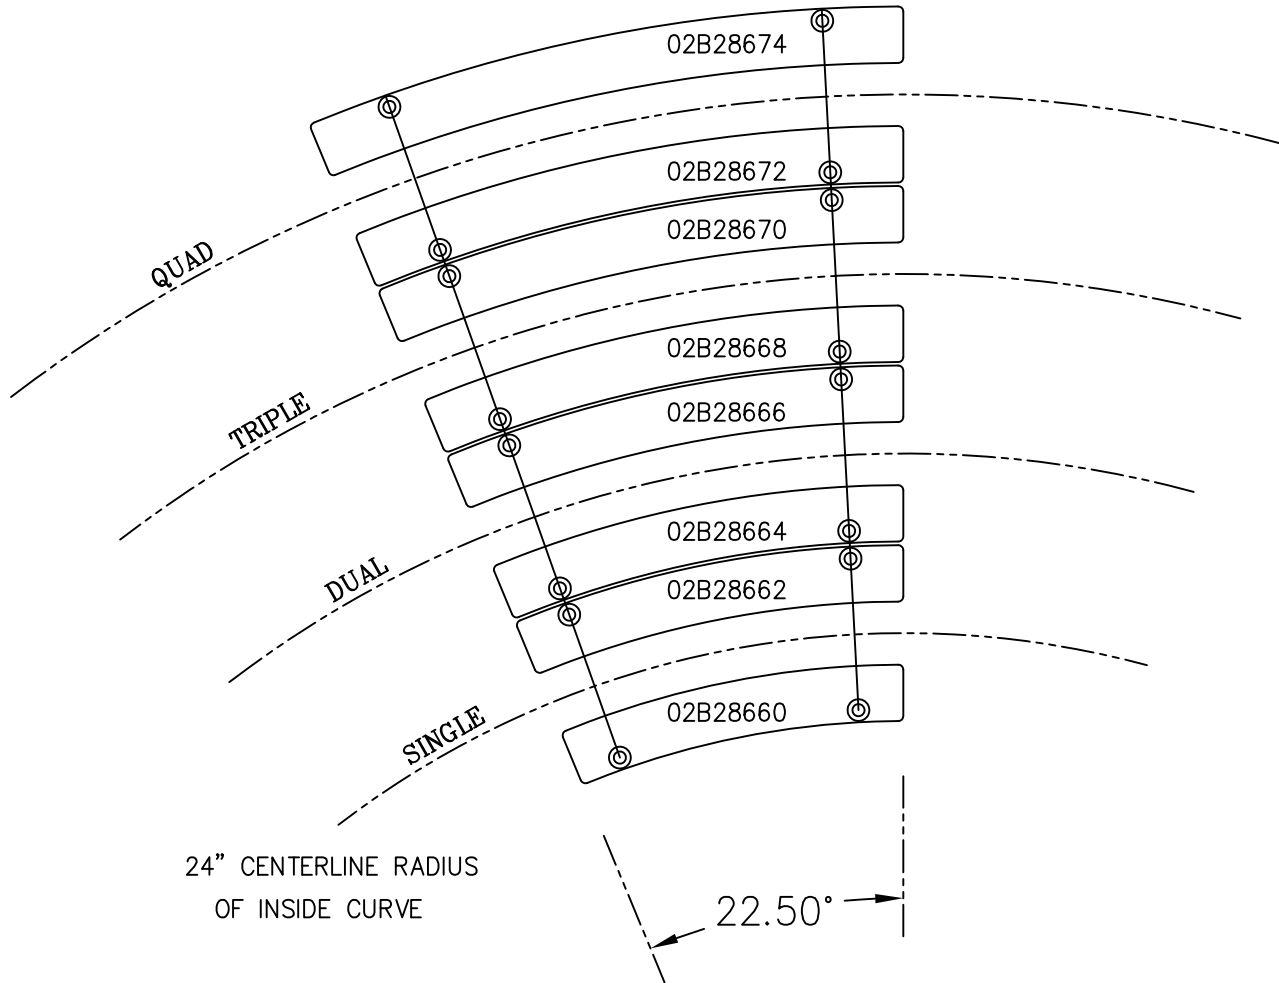

# QUAD 4 1/2 881 BEVEL CURVE WEARSTRIP ASSEMBLY CHART

PART NO.	DESCRIPTION	QTY. PER CURVE
02B28464	QUAD 4 1/2" RETURN UHMW	2
02B28462	TRIPLE 4 1/2" RETURN UHMW	2
02B28460	DUAL 4 1/2" RETURN UHMW	2
02B28458	4 1/2" RETURN UHMW	2
02B28614	OUTSIDE BEVEL - QUAD 4 1/2"	4
02B28612	INSIDE BEVEL - QUAD 4 1/2"	8
02B28610	OUTSIDE BEVEL - TRIPLE 4 1/2"	4
02B28608	INSIDE BEVEL - TRIPLE 4 1/2"	8
02B28606	OUTSIDE BEVEL - DUAL 4 1/2"	4
02B28604	INSIDE BEVEL - DUAL 4 1/2"	8
02B28602	OUTSIDE BEVEL - 4 1/2"	4
02B28600	INSIDE BEVEL - 4 1/2"	8

# QUAD 4 1/2 880 OR 881 TAB CURVE WEARSTRIP ASSEMBLY CHART

PART NO.	DESCRIPTION	QTY. PER CURVE
02B28764	OUTSIDE CARRY & RETURN – QUAD 4 1/2"	8
02B28762	INSIDE CARRY & RETURN – QUAD 4 1/2"	8
02B28760	OUTSIDE CARRY & RETURN – TRIPLE 4 1/2"	8
02B28758	INSIDE CARRY & RETURN – TRIPLE 4 1/2"	8
02B28756	OUTSIDE CARRY & RETURN – DUAL 4 1/2"	8
02B28754	INSIDE CARRY & RETURN – DUAL 4 1/2"	8
02B28752	OUTSIDE CARRY & RETURN – 4 1/2"	8
02B28750	INSIDE CARRY & RETURN – 4 1/2"	8

## QUAD 4 1/2 882 BEVEL CURVE WEARSTRIP ASSEMBLY CHART

PART NO.	DESCRIPTION	QTY. PER CURVE
02B28464	QUAD 4 1/2" RETURN UHMW	2
02B28462	TRIPLE 4 1/2" RETURN UHMW	2
02B28460	DUAL 4 1/2" RETURN UHMW	2
02B28458	4 1/2" RETURN UHMW	2
02B28674	OUTSIDE BEVEL - QUAD 4 1/2"	4
02B28672	INSIDE BEVEL - QUAD 4 1/2"	8
02B28670	OUTSIDE BEVEL - TRIPLE 4 1/2"	4
02B28668	INSIDE BEVEL - TRIPLE 4 1/2"	8
02B28666	OUTSIDE BEVEL - DUAL 4 1/2"	4
02B28664	INSIDE BEVEL - DUAL 4 1/2"	8
02B28662	OUTSIDE BEVEL - 4 1/2"	4
02B28660	INSIDE BEVEL - 4 1/2"	8

# DUAL 7 1/2 882 TAB CURVE WEARSTRIP ASSEMBLY CHART

PART NO.	DESCRIPTION	QTY. PER CURVE
02B28716	OUTSIDE AUX. CARRY - DUAL 7 1/2"	4
02B28740	OUTSIDE CARRY & RETURN - DUAL 7 1/2"	8
02B28738	INSIDE CARRY & RETURN - DUAL 7 1/2"	8
02B28714	INSIDE AUX. CARRY - DUAL 7 1/2"	4
02B28686	OUTSIDE AUX. CARRY - 7 1/2"	4
02B28722	OUTSIDE CARRY & RETURN- 7 1/2"	8
02B28720	INSIDE CARRY & RETURN- 7 1/2"	8
02B28684	INSIDE AUX. CARRY - 7 1/2"	4