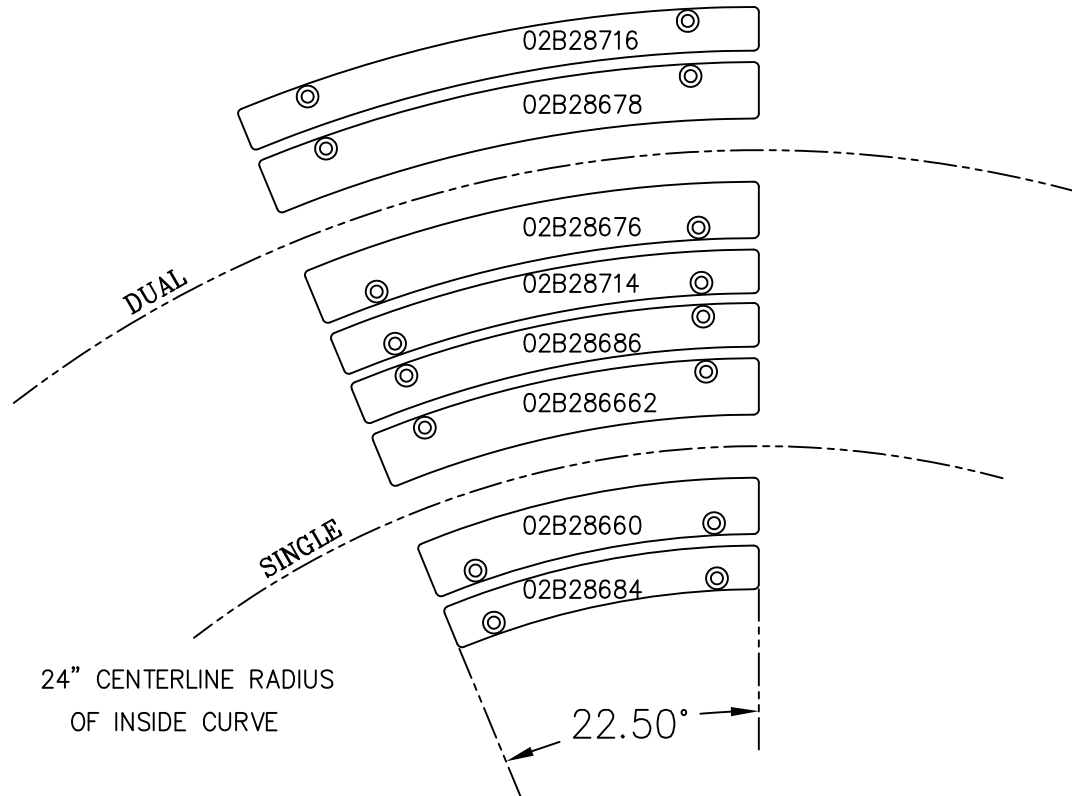

# QUAD 4 1/2 882 TAB CURVE WEARSTRIP ASSEMBLY CHART

PART NO.	DESCRIPTION	QTY. PER CURVE
02B28734	OUTSIDE CARRY & RETURN - QUAD 4 1/2"	8
02B28732	INSIDE CARRY & RETURN - QUAD 4 1/2"	8
02B28730	OUTSIDE CARRY & RETURN - TRIPLE 4 1/2"	8
02B28728	INSIDE CARRY & RETURN - TRIPLE 4 1/2"	8
02B28726	OUTSIDE CARRY & RETURN - DUAL 4 1/2"	8
02B28724	INSIDE CARRY & RETURN - DUAL 4 1/2"	8
02B28722	OUTSIDE CARRY & RETURN - 4 1/2"	8
02B28720	INSIDE CARRY & RETURN - 4 1/2"	8

## DUAL 7 1/2 881 BEVEL CURVE WEARSTRIP ASSEMBLY CHART

PART NO.	DESCRIPTION	QTY. PER CURVE
02B28476	DUAL 7 1/2" RETURN UHMW	2
02B28474	7 1/2" RETURN UHMW	2
02B28716	OUTSIDE AUXILIARY-DUAL 7 1/2"	4
02B28618	OUTSIDE BEVEL - DUAL 7 1/2"	4
02B28616	INSIDE BEVEL - DUAL 7 1/2"	8
02B28714	INSIDE AUXILIARY-DUAL 7 1/2"	4
02B28686	OUTSIDE AUXILIARY - 7 1/2"	4
02B28602	OUTSIDE BEVEL - 7 1/2"	4
02B28600	INSIDE BEVEL - 7 1/2"	8
02B28684	INSIDE AUXILIARY - 7 1/2"	4

## DUAL 7 1/2 882 BEVEL CURVE WEARSTRIP ASSEMBLY CHART

PART NO.	DESCRIPTION	QTY. PER CURVE
02B28476	DUAL 7 1/2" RETURN UHMW	2
02B28474	7 1/2" RETURN UHMW	2
02B28716	OUTSIDE AUXILIARY-DUAL 7 1/2"	4
02B28678	OUTSIDE BEVEL - DUAL 7 1/2"	4
02B28676	INSIDE BEVEL - DUAL 7 1/2"	8
02B28714	INSIDE AUXILIARY-DUAL 7 1/2"	4
02B28686	OUTSIDE AUXILIARY - 7 1/2"	4
02B28662	OUTSIDE BEVEL - 7 1/2"	4
02B28660	INSIDE BEVEL - 7 1/2"	8
02B28684	INSIDE AUXILIARY - 7 1/2"	4

# DUAL 7 1/2 882 TAB CURVE WEARSTRIP ASSEMBLY CHART

PART NO.	DESCRIPTION	QTY. PER CURVE
02B28716	OUTSIDE AUX. CARRY - DUAL 7 1/2"	4
02B28740	OUTSIDE CARRY & RETURN - DUAL 7 1/2"	8
02B28738	INSIDE CARRY & RETURN - DUAL 7 1/2"	8
02B28714	INSIDE AUX. CARRY - DUAL 7 1/2"	4
02B28686	OUTSIDE AUX. CARRY - 7 1/2"	4
02B28722	OUTSIDE CARRY & RETURN- 7 1/2"	8
02B28720	INSIDE CARRY & RETURN- 7 1/2"	8
02B28684	INSIDE AUX. CARRY - 7 1/2"	4