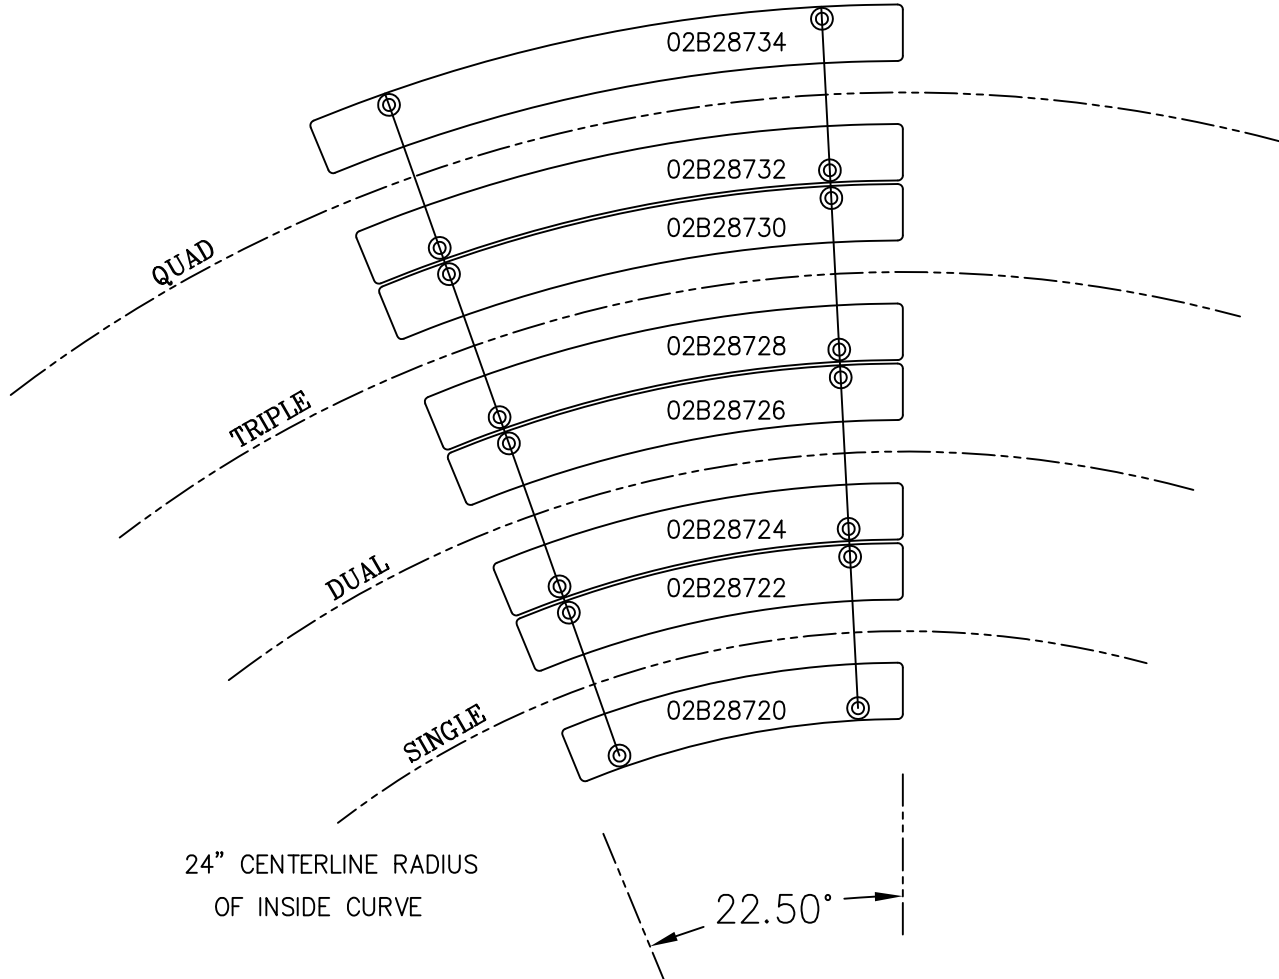

## QUAD 4 1/2 882 BEVEL CURVE WEARSTRIP ASSEMBLY CHART

PART NO.	DESCRIPTION	QTY. PER CURVE
02B28464	QUAD 4 1/2" RETURN UHMW	2
02B28462	TRIPLE 4 1/2" RETURN UHMW	2
02B28460	DUAL 4 1/2" RETURN UHMW	2
02B28458	4 1/2" RETURN UHMW	2
02B28674	OUTSIDE BEVEL - QUAD 4 1/2"	4
02B28672	INSIDE BEVEL - QUAD 4 1/2"	8
02B28670	OUTSIDE BEVEL - TRIPLE 4 1/2"	4
02B28668	INSIDE BEVEL - TRIPLE 4 1/2"	8
02B28666	OUTSIDE BEVEL - DUAL 4 1/2"	4
02B28664	INSIDE BEVEL - DUAL 4 1/2"	8
02B28662	OUTSIDE BEVEL - 4 1/2"	4
02B28660	INSIDE BEVEL - 4 1/2"	8

# QUAD 4 1/2 882 TAB CURVE WEARSTRIP ASSEMBLY CHART

PART NO.	DESCRIPTION	QTY. PER CURVE
02B28734	OUTSIDE CARRY & RETURN - QUAD 4 1/2"	8
02B28732	INSIDE CARRY & RETURN - QUAD 4 1/2"	8
02B28730	OUTSIDE CARRY & RETURN - TRIPLE 4 1/2"	8
02B28728	INSIDE CARRY & RETURN - TRIPLE 4 1/2"	8
02B28726	OUTSIDE CARRY & RETURN - DUAL 4 1/2"	8
02B28724	INSIDE CARRY & RETURN - DUAL 4 1/2"	8
02B28722	OUTSIDE CARRY & RETURN - 4 1/2"	8
02B28720	INSIDE CARRY & RETURN - 4 1/2"	8

## DUAL 7 1/2 881 BEVEL CURVE WEARSTRIP ASSEMBLY CHART

PART NO.	DESCRIPTION	QTY. PER CURVE
02B28476	DUAL 7 1/2" RETURN UHMW	2
02B28474	7 1/2" RETURN UHMW	2
02B28716	OUTSIDE AUXILIARY-DUAL 7 1/2"	4
02B28618	OUTSIDE BEVEL - DUAL 7 1/2"	4
02B28616	INSIDE BEVEL - DUAL 7 1/2"	8
02B28714	INSIDE AUXILIARY-DUAL 7 1/2"	4
02B28686	OUTSIDE AUXILIARY - 7 1/2"	4
02B28602	OUTSIDE BEVEL - 7 1/2"	4
02B28600	INSIDE BEVEL - 7 1/2"	8
02B28684	INSIDE AUXILIARY - 7 1/2"	4

# DUAL 7 1/2 882 TAB CURVE WEARSTRIP ASSEMBLY CHART

PART NO.	DESCRIPTION	QTY. PER CURVE
02B28716	OUTSIDE AUX. CARRY - DUAL 7 1/2"	4
02B28740	OUTSIDE CARRY & RETURN - DUAL 7 1/2"	8
02B28738	INSIDE CARRY & RETURN - DUAL 7 1/2"	8
02B28714	INSIDE AUX. CARRY - DUAL 7 1/2"	4
02B28686	OUTSIDE AUX. CARRY - 7 1/2"	4
02B28722	OUTSIDE CARRY & RETURN- 7 1/2"	8
02B28720	INSIDE CARRY & RETURN- 7 1/2"	8
02B28684	INSIDE AUX. CARRY - 7 1/2"	4